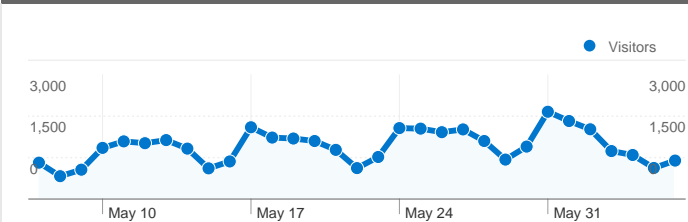

Site Usage

46,488 Visits

43.97% Bounce Rate

153,953 Pageviews

00:06:48 Avg. Time on Site

3.31 Pages/Visit

66.93% % New Visits

Visitors Overview

## Visits for all visitors

**Visits**  
**46,488**

## 33,677 people visited this site

**46,488** Visits

**33,677** Absolute Unique Visitors

**153,953** Pageviews

**3.31** Average Pageviews

**00:06:48** Time on Site

**43.97%** Bounce Rate

**66.93%** New Visits

(not set)	<b>19</b>	1.79	00:02:52	78.95%	68.42%
					1 - 10 of 47

**46,488** Visits

**1,499.61** Visits / Day

Friday, May 7, 2010	2.13% (988)
Saturday, May 8, 2010	1.37% (639)
Sunday, May 9, 2010	1.73% (806)
Monday, May 10, 2010	3.11% (1,445)
Tuesday, May 11, 2010	3.59% (1,667)
Wednesday, May 12, 2010	3.48% (1,616)
Thursday, May 13, 2010	3.64% (1,693)
Friday, May 14, 2010	3.11% (1,445)
Saturday, May 15, 2010	1.82% (844)
Sunday, May 16, 2010	2.28% (1,061)
Monday, May 17, 2010	4.45% (2,070)
Tuesday, May 18, 2010	3.88% (1,803)
Wednesday, May 19, 2010	3.65% (1,699)
Thursday, May 20, 2010	3.63% (1,689)
Friday, May 21, 2010	3.00% (1,393)
Saturday, May 22, 2010	1.87% (870)
Sunday, May 23, 2010	2.57% (1,197)
Monday, May 24, 2010	4.36% (2,028)
Tuesday, May 25, 2010	4.47% (2,079)
Wednesday, May 26, 2010	4.18% (1,945)
Thursday, May 27, 2010	4.26% (1,982)
Friday, May 28, 2010	3.59% (1,669)
Saturday, May 29, 2010	2.35% (1,093)
Sunday, May 30, 2010	3.18% (1,480)
Monday, May 31, 2010	5.41% (2,514)
Tuesday, June 1, 2010	4.80% (2,230)