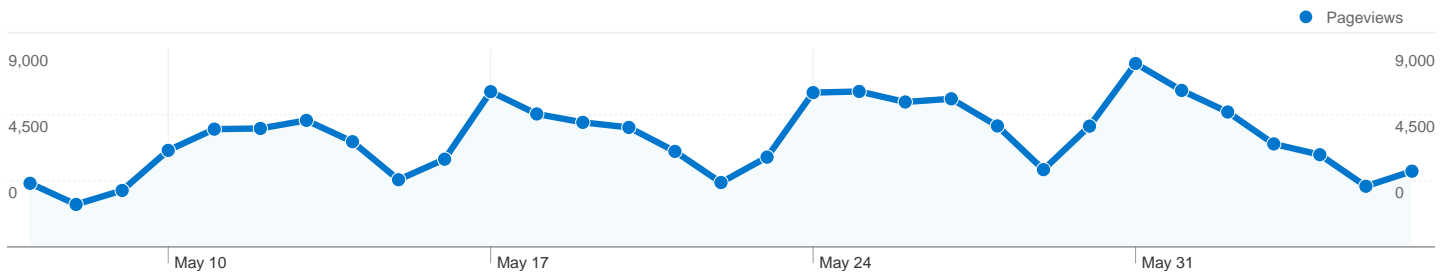

## Goal Performance

### Goal Conversion Rate

Goal Conversion Rate  
0.00%

### Total Goal Value

Total Goal Value  
\$0.00

**Pages on this site were viewed a total of 153,953 times**

**153,953** Pageviews

**98,266** Unique Views

**43.97%** Bounce Rate