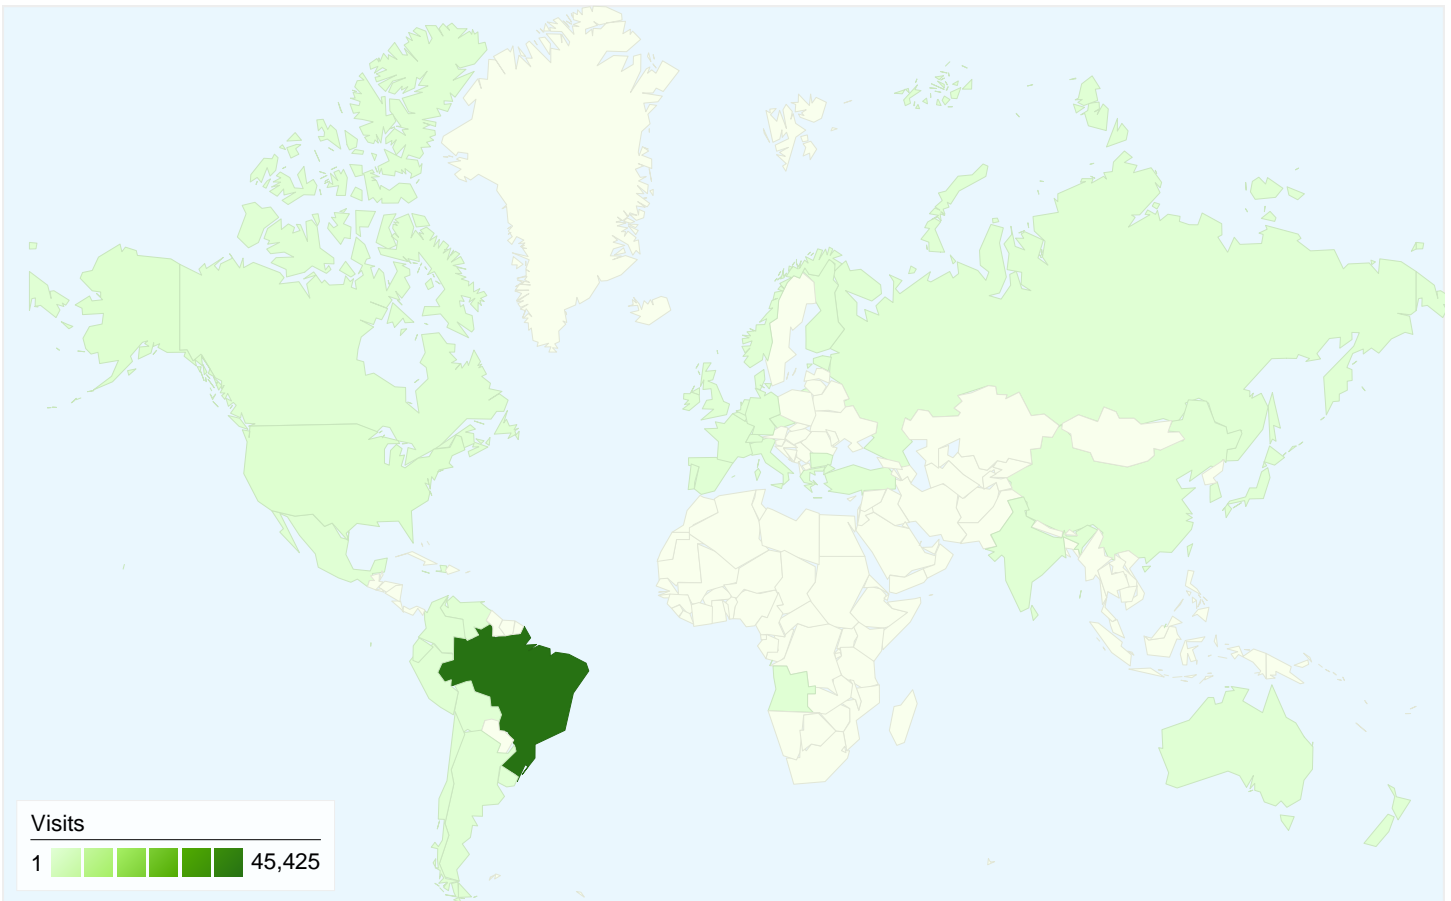

All traffic sources sent a total of 46,488 visits

-  **34.53%** Direct Traffic
-  **22.95%** Referring Sites
-  **42.52%** Search Engines

- **Search Engines**  
19,767.00 (42.52%)
- **Direct Traffic**  
16,053.00 (34.53%)
- **Referring Sites**  
10,667.00 (22.95%)
- **Other**  
1 (> 0.00%)

### Total Goal Value

Total Goal Value  
\$0.00

**Pages on this site were viewed a total of 153,953 times**

**153,953** Pageviews

**98,266** Unique Views

**43.97%** Bounce Rate

## Top Content

Pages	Pageviews	% Pageviews
/pousadas.html	64,842	42.12%
/index.html	10,986	7.14%
/mapas.html	8,270	5.37%
/pousadarecantodaserra.html	7,976	5.18%
/cachoeiras.html	5,604	3.64%

**46,488 visits came from 47 countries/territories**