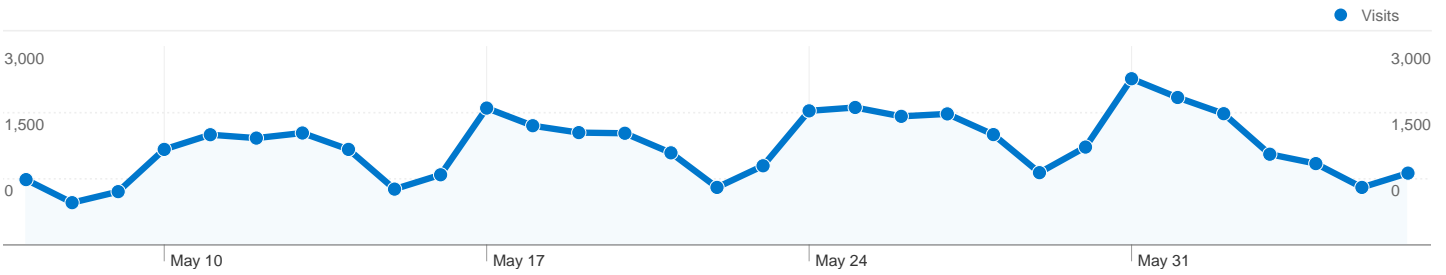

All traffic sources sent a total of 46,488 visits

- **34.53%** Direct Traffic
- **22.95%** Referring Sites
- **42.52%** Search Engines

- **Search Engines**
  19,767.00 (42.52%)
- **Direct Traffic**
  16,053.00 (34.53%)
- **Referring Sites**
  10,667.00 (22.95%)
- **Other**
  1 (> 0.00%)

Top Traffic Sources

Sources	Visits	% visits
google (organic)	19,236	41.38%
(direct) ((none))	16,053	34.53%
viscondedemaua.com.br	7,817	16.82%
google.com.br (referral)	492	1.06%
viscondedemauapousadas.co	417	0.90%

Keywords	Visits	% visits
visconde de maua pousadas	2,480	12.55%
visconde de maua	1,545	7.82%
pousadas em visconde de	759	3.84%
pousadas visconde de maua	612	3.10%
pousada visconde de maua	517	2.62%