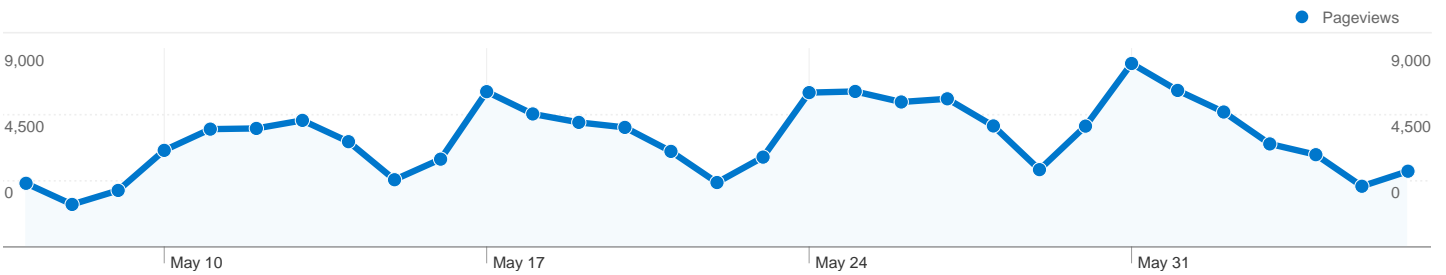

## Goal Performance

### Goal Conversion Rate

Goal Conversion Rate  
0.00%

### Total Goal Value

Total Goal Value  
\$0.00

**Pages on this site were viewed a total of 153,953 times**

**153,953** Pageviews

**98,266** Unique Views

**43.97%** Bounce Rate

**Top Content**

| Pages                       | Pageviews | % Pageviews |
|-----------------------------|-----------|-------------|
| /pousadas.html              | 64,842    | 42.12%      |
| /index.html                 | 10,986    | 7.14%       |
| /mapas.html                 | 8,270     | 5.37%       |
| /pousadarecantodaserra.html | 7,976     | 5.18%       |
| /cachoeiras.html            | 5,604     | 3.64%       |