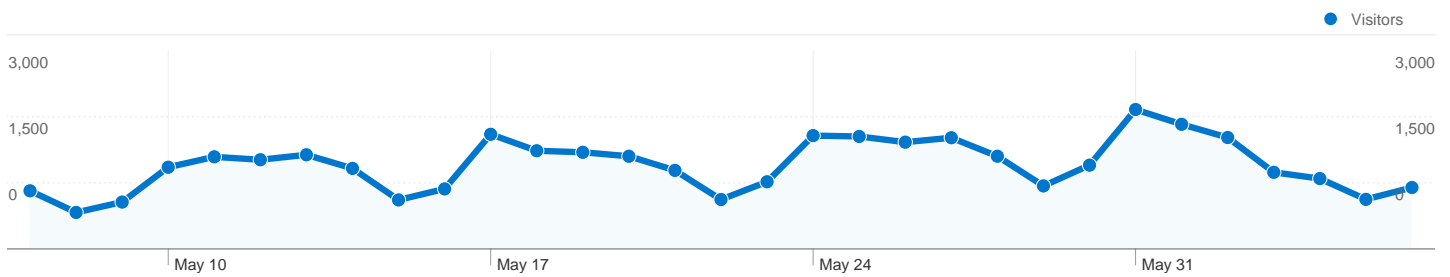

Site Usage

46,488 Visits

43.97% Bounce Rate

153,953 Pageviews

00:06:48 Avg. Time on Site

3.31 Pages/Visit

66.93% % New Visits

Visitors Overview

## Goals Overview

**Goal Conversions**  
**0**

## Visits for all visitors

**Visits**  
**46,488**

## 33,677 people visited this site

**46,488** Visits

**33,677** Absolute Unique Visitors

**153,953** Pageviews

**3.31** Average Pageviews

**00:06:48** Time on Site

**43.97%** Bounce Rate

**66.93%** New Visits