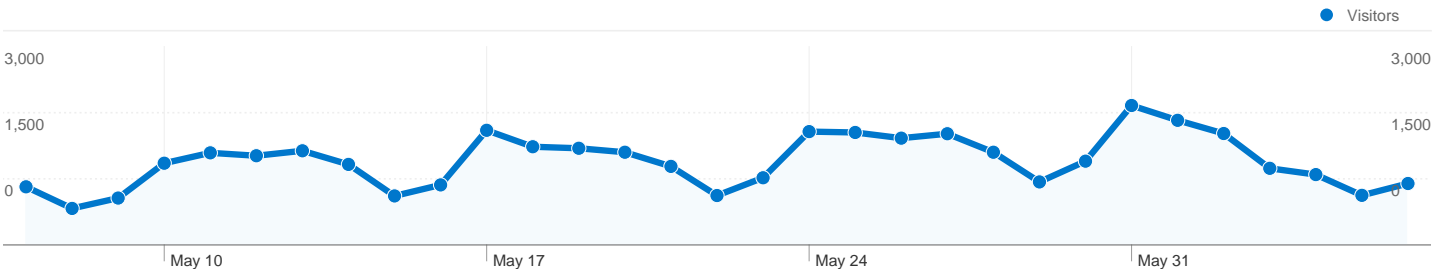

### Site Usage

46,488 Visits

43.97% Bounce Rate

153,953 Pageviews

00:06:48 Avg. Time on Site

3.31 Pages/Visit

66.93% % New Visits

### Visitors Overview

Visitors  
33,677

## Goals Overview

**Goal Conversions**  
**0**

## Visits for all visitors

**Visits**  
**46,488**

**33,677 people visited this site**

**46,488** Visits

**33,677** Absolute Unique Visitors

**153,953** Pageviews

**3.31** Average Pageviews

**00:06:48** Time on Site