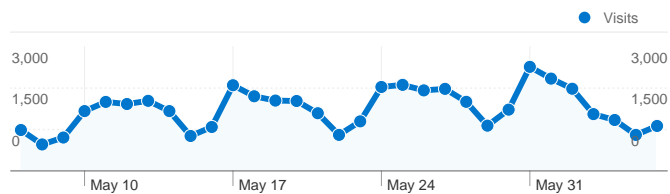

### Site Usage

46,488 Visits

43.97% Bounce Rate

153,953 Pageviews

00:06:48 Avg. Time on Site

3.31 Pages/Visit

66.93% % New Visits

### Visitors Overview

Visitors  
33,677

### Map Overlay

## Visits for all visitors

**Visits**  
**46,488**

**33,677 people visited this site**

**46,488** Visits

**33,677** Absolute Unique Visitors

**153,953** Pageviews

**3.31** Average Pageviews

**00:06:48** Time on Site