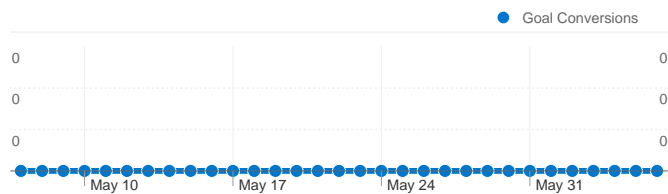

Site Usage

46,488 Visits

43.97% Bounce Rate

153,953 Pageviews

00:06:48 Avg. Time on Site

3.31 Pages/Visit

66.93% % New Visits

Visitors Overview

## Goals Overview

**Goal Conversions**  
**0**

## Visits for all visitors

**Visits**  
**46,488**

## 33,677 people visited this site

**46,488** Visits

**33,677** Absolute Unique Visitors

**153,953** Pageviews

**3.31** Average Pageviews

**00:06:48** Time on Site

**43.97%** Bounce Rate

**66.93%** New Visits