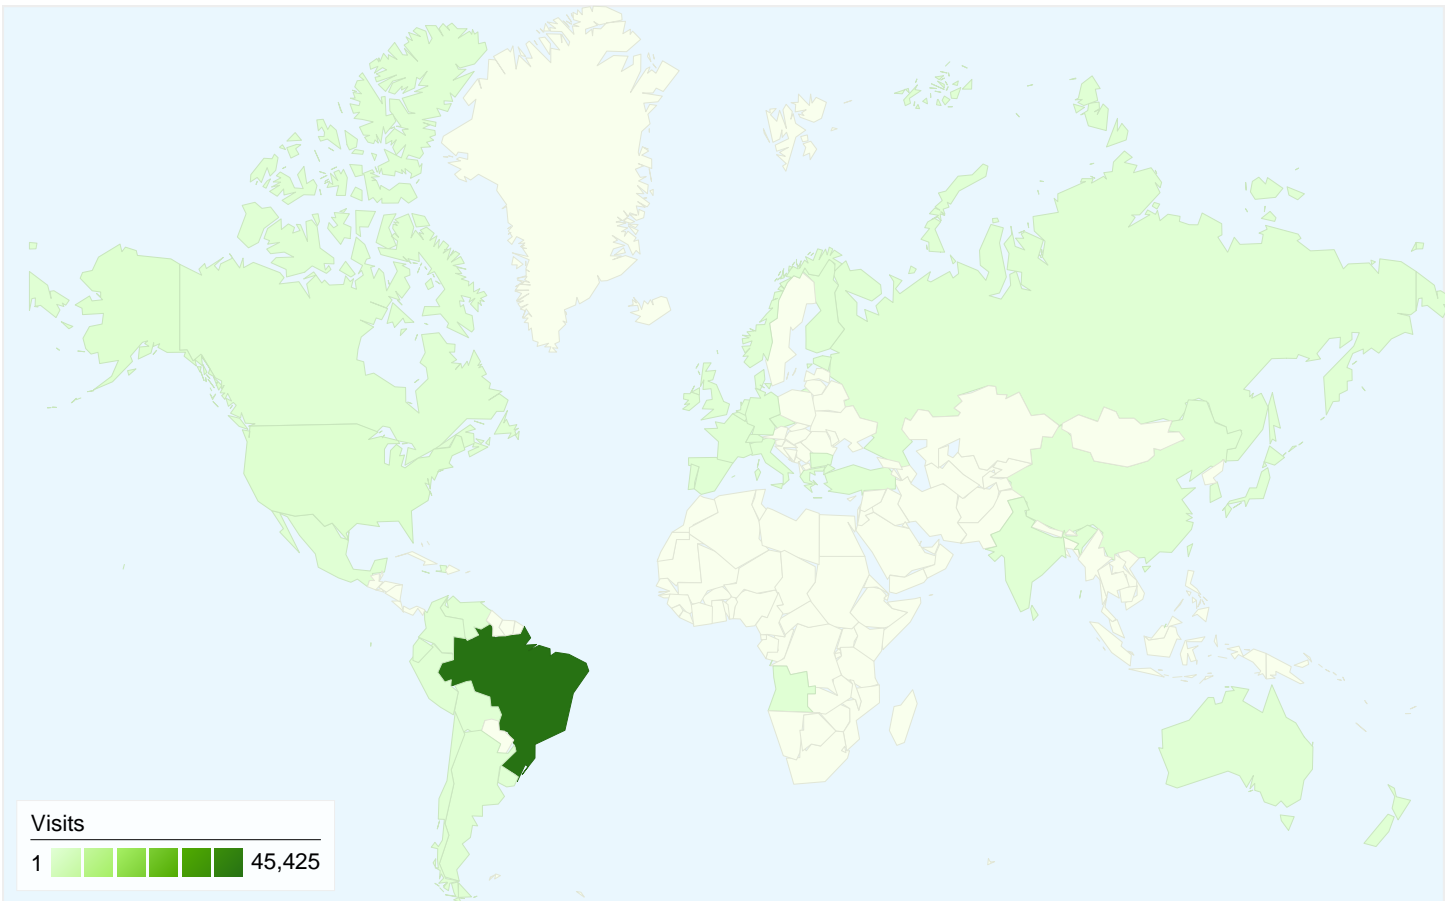

All traffic sources sent a total of 46,488 visits

-  **34.53%** Direct Traffic
-  **22.95%** Referring Sites
-  **42.52%** Search Engines

- **Search Engines**  
19,767.00 (42.52%)
- **Direct Traffic**  
16,053.00 (34.53%)
- **Referring Sites**  
10,667.00 (22.95%)
- **Other**  
1 (> 0.00%)

### Total Goal Value

Total Goal Value  
\$0.00

**Pages on this site were viewed a total of 153,953 times**

**153,953** Pageviews

**98,266** Unique Views

**43.97%** Bounce Rate

**Top Content**

| Pages                       | Pageviews | % Pageviews |
|-----------------------------|-----------|-------------|
| /pousadas.html              | 64,842    | 42.12%      |
| /index.html                 | 10,986    | 7.14%       |
| /mapas.html                 | 8,270     | 5.37%       |
| /pousadarecantodaserra.html | 7,976     | 5.18%       |
| /cachoeiras.html            | 5,604     | 3.64%       |