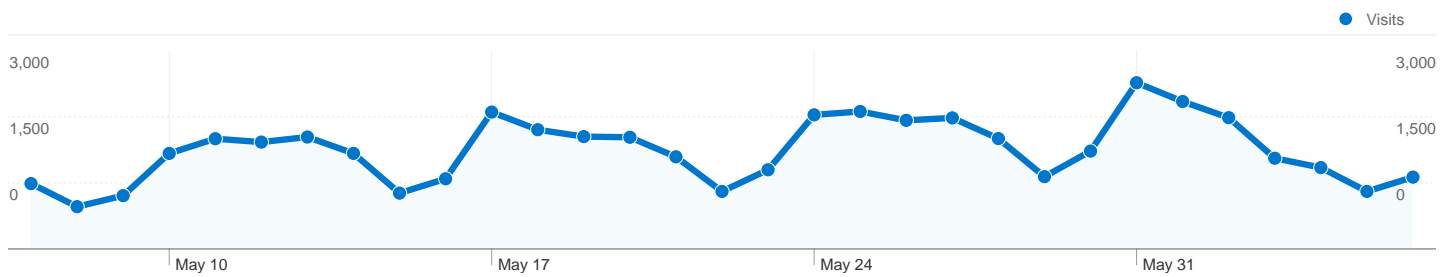

46,488 Visits

1,499.61 Visits / Day

Friday, May 7, 2010	2.13% (988)
Saturday, May 8, 2010	1.37% (639)
Sunday, May 9, 2010	1.73% (806)
Monday, May 10, 2010	3.11% (1,445)
Tuesday, May 11, 2010	3.59% (1,667)
Wednesday, May 12, 2010	3.48% (1,616)
Thursday, May 13, 2010	3.64% (1,693)
Friday, May 14, 2010	3.11% (1,445)
Saturday, May 15, 2010	1.82% (844)
Sunday, May 16, 2010	2.28% (1,061)
Monday, May 17, 2010	4.45% (2,070)
Tuesday, May 18, 2010	3.88% (1,803)
Wednesday, May 19, 2010	3.65% (1,699)
Thursday, May 20, 2010	3.63% (1,689)
Friday, May 21, 2010	3.00% (1,393)
Saturday, May 22, 2010	1.87% (870)
Sunday, May 23, 2010	2.57% (1,197)
Monday, May 24, 2010	4.36% (2,028)
Tuesday, May 25, 2010	4.47% (2,079)
Wednesday, May 26, 2010	4.18% (1,945)
Thursday, May 27, 2010	4.26% (1,982)
Friday, May 28, 2010	3.59% (1,669)
Saturday, May 29, 2010	2.35% (1,093)
Sunday, May 30, 2010	3.18% (1,480)
Monday, May 31, 2010	5.41% (2,514)
Tuesday, June 1, 2010	4.80% (2,230)