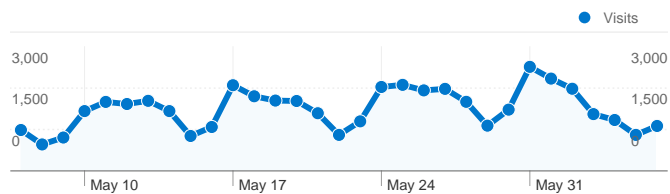

Site Usage

46,488 Visits

43.97% Bounce Rate

153,953 Pageviews

00:06:48 Avg. Time on Site

3.31 Pages/Visit

66.93% % New Visits

Visitors Overview

Traffic Sources Overview

- Search Engines  
19,767.00 (42.52%)
- Direct Traffic  
16,053.00 (34.53%)
- Referring Sites  
10,667.00 (22.95%)
- Other  
1 (> 0.00%)

Map Overlay

## Visits for all visitors

**Visits**  
**46,488**

## 33,677 people visited this site

**46,488** Visits

**33,677** Absolute Unique Visitors

**153,953** Pageviews

**3.31** Average Pageviews

**00:06:48** Time on Site

**43.97%** Bounce Rate

**66.93%** New Visits