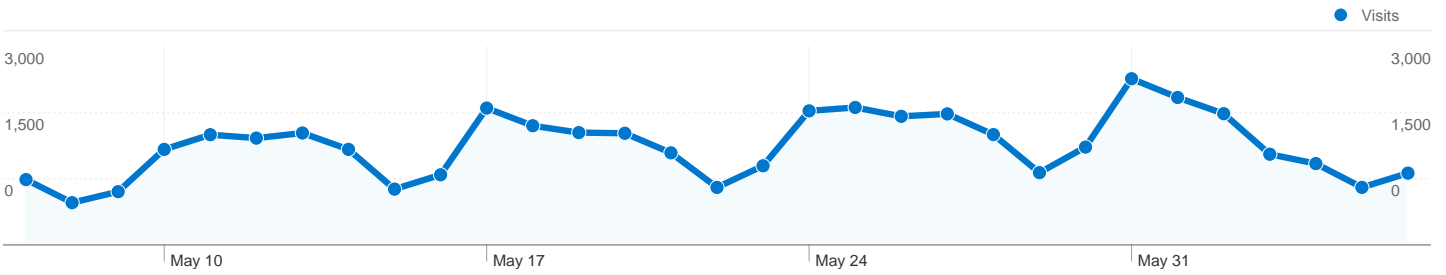

All traffic sources sent a total of 46,488 visits

- **34.53%** Direct Traffic
- **22.95%** Referring Sites
- **42.52%** Search Engines

- **Search Engines**
  19,767.00 (42.52%)
- **Direct Traffic**
  16,053.00 (34.53%)
- **Referring Sites**
  10,667.00 (22.95%)
- **Other**
  1 (> 0.00%)

Top Traffic Sources

Sources	Visits	% visits	Keywords	Visits	% visits
google (organic)	19,236	41.38%	visconde de maua pousadas	2,480	12.55%
(direct) ((none))	16,053	34.53%	visconde de maua	1,545	7.82%
viscondedemaua.com.br	7,817	16.82%	pousadas em visconde de	759	3.84%
google.com.br (referral)	492	1.06%	pousadas visconde de maua	612	3.10%
viscondedemauapousadas.co	417	0.90%	pousada visconde de maua	517	2.62%