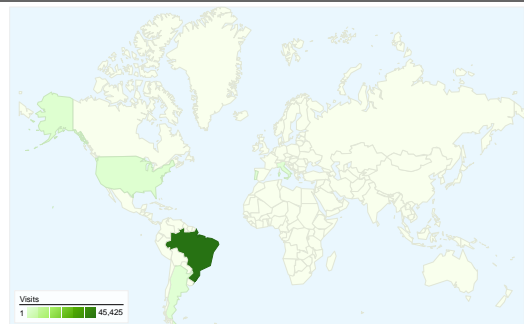

### Visitors Overview

Visitors  
33,677

### Traffic Sources Overview

- Search Engines  
19,767.00 (42.52%)
- Direct Traffic  
16,053.00 (34.53%)
- Referring Sites  
10,667.00 (22.95%)
- Other  
1 (> 0.00%)

### Map Overlay

All traffic sources sent a total of 46,488 visits

-  **34.53%** Direct Traffic
-  **22.95%** Referring Sites
-  **42.52%** Search Engines

- **Search Engines**  
19,767.00 (42.52%)
- **Direct Traffic**  
16,053.00 (34.53%)
- **Referring Sites**  
10,667.00 (22.95%)
- **Other**  
1 (> 0.00%)