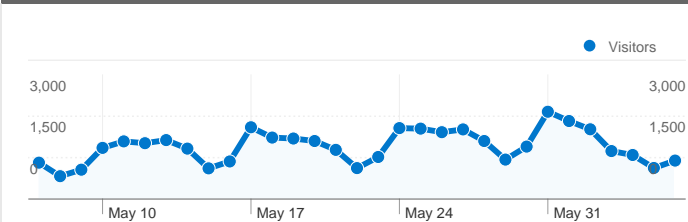

### Site Usage

46,488 Visits

43.97% Bounce Rate

153,953 Pageviews

00:06:48 Avg. Time on Site

3.31 Pages/Visit

66.93% % New Visits

### Visitors Overview

Visitors  
33,677

## Visits for all visitors

**Visits**  
**46,488**

**33,677 people visited this site**

**46,488** Visits

**33,677** Absolute Unique Visitors

**153,953** Pageviews

**3.31** Average Pageviews

**00:06:48** Time on Site