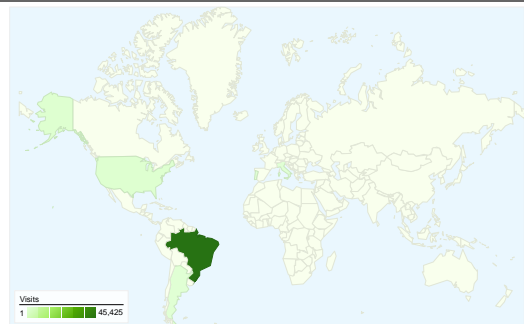

Visitors  
33,677

Content Overview

Pages	Pageviews	% Pageviews
/pousadas.html	64,842	42.12%
/index.html	10,986	7.14%
/mapas.html	8,270	5.37%
/pousadarecantodaserra.html	7,976	5.18%
/cachoeiras.html	5,604	3.64%

Traffic Sources Overview

- Search Engines  
19,767.00 (42.52%)
- Direct Traffic  
16,053.00 (34.53%)
- Referring Sites  
10,667.00 (22.95%)
- Other  
1 (> 0.00%)

Map Overlay

## Top Content

Pages	Pageviews	% Pageviews
/pousadas.html	64,842	42.12%
/index.html	10,986	7.14%
/mapas.html	8,270	5.37%
/pousadarecantodaserra.html	7,976	5.18%
/cachoeiras.html	5,604	3.64%

**46,488 visits came from 47 countries/territories**

Site Usage

Country/Territory	Visits	Pages/Visit	Avg. Time on Site	% New Visits	Bounce Rate
<b>Visits</b> <b>46,488</b> % of Site Total: 100.00%	<b>Pages/Visit</b> <b>3.31</b> Site Avg: 3.31 (0.00%)	<b>Avg. Time on Site</b> <b>00:06:48</b> Site Avg: 00:06:48 (0.00%)	<b>% New Visits</b> <b>66.94%</b> Site Avg: 66.93% (0.01%)	<b>Bounce Rate</b> <b>43.97%</b> Site Avg: 43.97% (0.00%)	
Brazil	45,425	3.33	00:06:51	66.91%	43.81%
United States	631	2.81	00:05:32	65.77%	47.23%
Portugal	56	1.54	00:01:16	92.86%	66.07%
Argentina	53	3.26	00:06:25	50.94%	37.74%
Italy	46	3.24	00:05:28	39.13%	52.17%
Spain	42	2.12	00:03:57	57.14%	59.52%
France	41	2.05	00:02:13	80.49%	58.54%
Germany	34	2.41	00:04:17	70.59%	52.94%
Canada	19	2.11	00:07:16	94.74%	63.16%