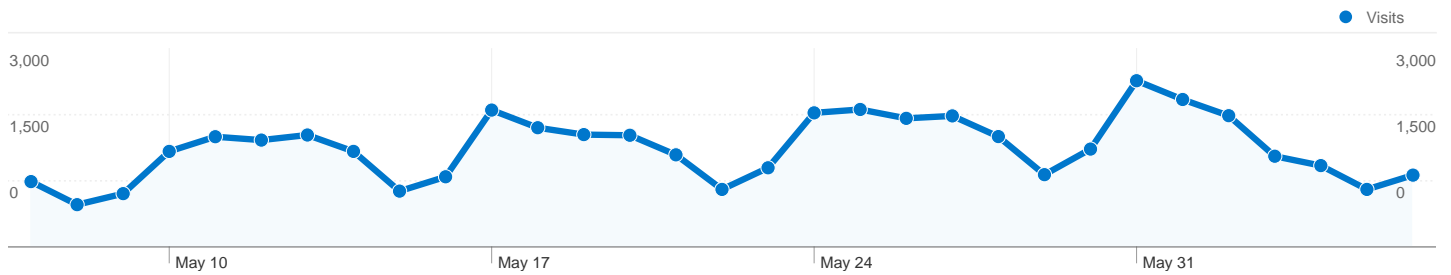

46,488 Visits

1,499.61 Visits / Day

Friday, May 7, 2010	2.13% (988)
Saturday, May 8, 2010	1.37% (639)
Sunday, May 9, 2010	1.73% (806)
Monday, May 10, 2010	3.11% (1,445)
Tuesday, May 11, 2010	3.59% (1,667)
Wednesday, May 12, 2010	3.48% (1,616)
Thursday, May 13, 2010	3.64% (1,693)
Friday, May 14, 2010	3.11% (1,445)
Saturday, May 15, 2010	1.82% (844)
Sunday, May 16, 2010	2.28% (1,061)
Monday, May 17, 2010	4.45% (2,070)
Tuesday, May 18, 2010	3.88% (1,803)
Wednesday, May 19, 2010	3.65% (1,699)
Thursday, May 20, 2010	3.63% (1,689)
Friday, May 21, 2010	3.00% (1,393)
Saturday, May 22, 2010	1.87% (870)
Sunday, May 23, 2010	2.57% (1,197)
Monday, May 24, 2010	4.36% (2,028)
Tuesday, May 25, 2010	4.47% (2,079)
Wednesday, May 26, 2010	4.18% (1,945)
Thursday, May 27, 2010	4.26% (1,982)
Friday, May 28, 2010	3.59% (1,669)
Saturday, May 29, 2010	2.35% (1,093)
Sunday, May 30, 2010	3.18% (1,480)
Monday, May 31, 2010	5.41% (2,514)
Tuesday, June 1, 2010	4.80% (2,230)