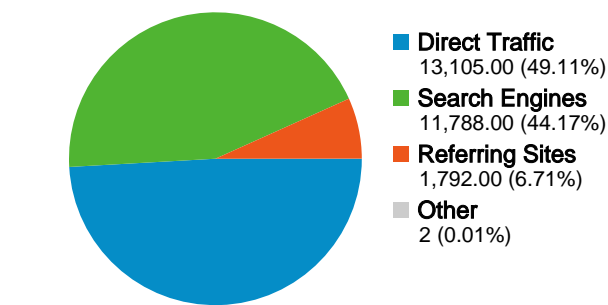

Site Usage

26,687 Visits

34.39% Bounce Rate

129,371 Pageviews

00:08:13 Avg. Time on Site

4.85 Pages/Visit

64.64% % New Visits

Visitors Overview

Visitors
18,801

Content Overview

Pages	Pageviews	% Pageviews
/pousadas.html	45,157	34.91%
/mapas.html	7,798	6.03%
/contato.html	7,169	5.54%
/cachoeiras.html	6,408	4.95%
/imoveis.html	5,571	4.31%

Traffic Sources Overview

All traffic sources sent a total of 26,687 visits

-  **49.11%** Direct Traffic
-  **6.71%** Referring Sites
-  **44.17%** Search Engines

Top Traffic Sources

Sources	Visits	% visits
(direct) ((none))	13,105	49.11%
google (organic)	11,298	42.34%
images.google.com.br (referral)	357	1.34%
yahoo (organic)	247	0.93%
viscondedemaui.com.br	164	0.61%

26,687 visits came from 48 countries/territories

Site Usage

Visits	Pages/Visit	Avg. Time on Site	% New Visits	Bounce Rate	
26,687 % of Site Total: 100.00%	4.85 Site Avg: 4.85 (0.00%)	00:08:13 Site Avg: 00:08:13 (0.00%)	64.66% Site Avg: 64.64% (0.03%)	34.39% Site Avg: 34.39% (0.00%)	
Country/Territory	Visits	Pages/Visit	Avg. Time on Site	% New Visits	Bounce Rate
Brazil	25,989	4.88	00:08:17	64.49%	34.13%
United States	332	3.88	00:05:56	66.87%	38.25%
Portugal	63	2.89	00:03:26	82.54%	57.14%
Argentina	38	2.79	00:03:42	78.95%	50.00%
Spain	26	3.73	00:08:16	65.38%	34.62%
United Kingdom	25	3.08	00:06:11	88.00%	40.00%
Japan	22	2.91	00:03:05	77.27%	45.45%
Canada	22	4.91	00:04:31	50.00%	40.91%
Germany	19	4.21	00:05:12	94.74%	31.58%
Italy	18	2.83	00:02:25	83.33%	61.11%