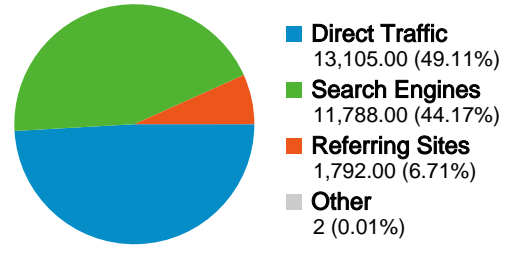

Map Overlay world

Goals Overview

Goal Conversions
0

Visits for all visitors

Visits
26,687

18,801 people visited this site

26,687 Visits

18,801 Absolute Unique Visitors

129,371 Pageviews

4.85 Average Pageviews

00:08:13 Time on Site

34.39% Bounce Rate

64.64% New Visits

Technical Profile

Browser	Visits	% visits	Connection Speed	Visits	% visits
Internet Explorer	21,757	81.53%	Unknown	13,548	50.77%
Firefox	4,184	15.68%	DSL	10,121	37.92%
Safari	331	1.24%	Cable	1,342	5.03%
Chrome	325	1.22%	Dialup	1,097	4.11%
Opera	70	0.26%	T1	570	2.14%

All traffic sources sent a total of 26,687 visits

-  **49.11%** Direct Traffic
-  **6.71%** Referring Sites
-  **44.17%** Search Engines

Top Traffic Sources

Sources	Visits	% visits
(direct) ((none))	13,105	49.11%
google (organic)	11,298	42.34%
images.google.com.br (referral)	357	1.34%
yahoo (organic)	247	0.93%
viscondedemaui.com.br	164	0.61%

26,687 visits came from 48 countries/territories

Site Usage

Visits	Pages/Visit	Avg. Time on Site	% New Visits	Bounce Rate	
26,687 % of Site Total: 100.00%	4.85 Site Avg: 4.85 (0.00%)	00:08:13 Site Avg: 00:08:13 (0.00%)	64.66% Site Avg: 64.64% (0.03%)	34.39% Site Avg: 34.39% (0.00%)	
Country/Territory	Visits	Pages/Visit	Avg. Time on Site	% New Visits	Bounce Rate
Brazil	25,989	4.88	00:08:17	64.49%	34.13%
United States	332	3.88	00:05:56	66.87%	38.25%
Portugal	63	2.89	00:03:26	82.54%	57.14%
Argentina	38	2.79	00:03:42	78.95%	50.00%
Spain	26	3.73	00:08:16	65.38%	34.62%
United Kingdom	25	3.08	00:06:11	88.00%	40.00%
Japan	22	2.91	00:03:05	77.27%	45.45%
Canada	22	4.91	00:04:31	50.00%	40.91%
Germany	19	4.21	00:05:12	94.74%	31.58%
Italy	18	2.83	00:02:25	83.33%	61.11%