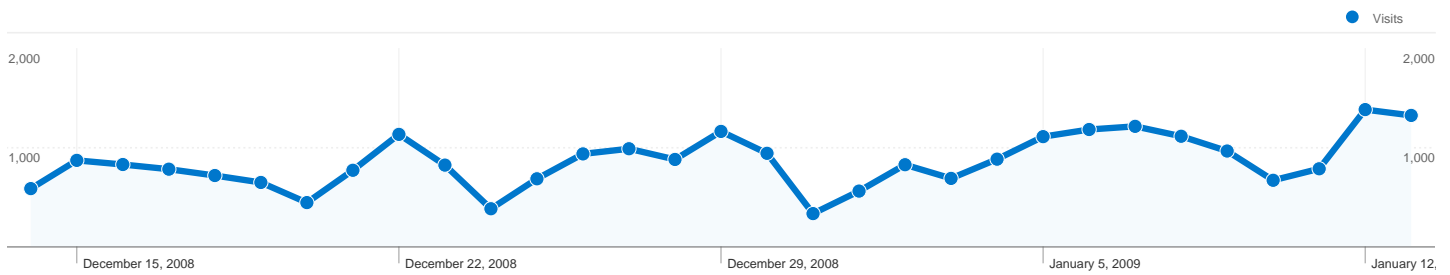

Site Usage

26,687 Visits

34.39% Bounce Rate

129,371 Pageviews

00:08:13 Avg. Time on Site

4.85 Pages/Visit

64.64% % New Visits

Visitors Overview

0 conversions, Goal 1: Contato / Reservas

Goal Performance

Goal Conversion Rate

Goal Conversion Rate
0.00%

Total Goal Value

Total Goal Value
\$0.00

Pages on this site were viewed a total of 129,371 times

129,371 Pageviews

77,601 Unique Views

34.39% Bounce Rate

Top Content

Pages	Pageviews	% Pageviews
/pousadas.html	45,157	34.91%
/mapas.html	7,798	6.03%
/contato.html	7,169	5.54%
/cachoeiras.html	6,408	4.95%
/imoveis.html	5,571	4.31%

26,687 visits came from 48 countries/territories

Site Usage

Visits	Pages/Visit	Avg. Time on Site	% New Visits	Bounce Rate	
26,687 % of Site Total: 100.00%	4.85 Site Avg: 4.85 (0.00%)	00:08:13 Site Avg: 00:08:13 (0.00%)	64.66% Site Avg: 64.64% (0.03%)	34.39% Site Avg: 34.39% (0.00%)	
Country/Territory	Visits	Pages/Visit	Avg. Time on Site	% New Visits	Bounce Rate
Brazil	25,989	4.88	00:08:17	64.49%	34.13%
United States	332	3.88	00:05:56	66.87%	38.25%
Portugal	63	2.89	00:03:26	82.54%	57.14%
Argentina	38	2.79	00:03:42	78.95%	50.00%
Spain	26	3.73	00:08:16	65.38%	34.62%
United Kingdom	25	3.08	00:06:11	88.00%	40.00%
Japan	22	2.91	00:03:05	77.27%	45.45%
Canada	22	4.91	00:04:31	50.00%	40.91%
Germany	19	4.21	00:05:12	94.74%	31.58%
Italy	18	2.83	00:02:25	83.33%	61.11%