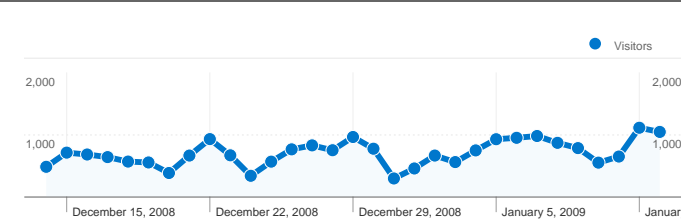

Site Usage

26,687 Visits

34.39% Bounce Rate

129,371 Pageviews

00:08:13 Avg. Time on Site

4.85 Pages/Visit

64.64% % New Visits

Visitors Overview

Visitors
18,801

Content Overview

Pages	Pageviews	% Pageviews
/pousadas.html	45,157	34.91%
/mapas.html	7,798	6.03%
/contato.html	7,169	5.54%
/cachoeiras.html	6,408	4.95%
/imoveis.html	5,571	4.31%

Traffic Sources Overview

Map Overlay world

Goals Overview

Goal Conversions
0

Visits for all visitors

Visits
26,687

18,801 people visited this site

26,687 Visits

18,801 Absolute Unique Visitors

26,687 visits came from 48 countries/territories

Site Usage

Visits	Pages/Visit	Avg. Time on Site	% New Visits	Bounce Rate	
26,687 % of Site Total: 100.00%	4.85 Site Avg: 4.85 (0.00%)	00:08:13 Site Avg: 00:08:13 (0.00%)	64.66% Site Avg: 64.64% (0.03%)	34.39% Site Avg: 34.39% (0.00%)	
Country/Territory	Visits	Pages/Visit	Avg. Time on Site	% New Visits	Bounce Rate
Brazil	25,989	4.88	00:08:17	64.49%	34.13%
United States	332	3.88	00:05:56	66.87%	38.25%
Portugal	63	2.89	00:03:26	82.54%	57.14%
Argentina	38	2.79	00:03:42	78.95%	50.00%
Spain	26	3.73	00:08:16	65.38%	34.62%
United Kingdom	25	3.08	00:06:11	88.00%	40.00%
Japan	22	2.91	00:03:05	77.27%	45.45%
Canada	22	4.91	00:04:31	50.00%	40.91%
Germany	19	4.21	00:05:12	94.74%	31.58%
Italy	18	2.83	00:02:25	83.33%	61.11%