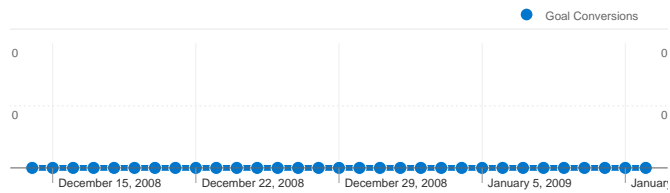

Goals Overview