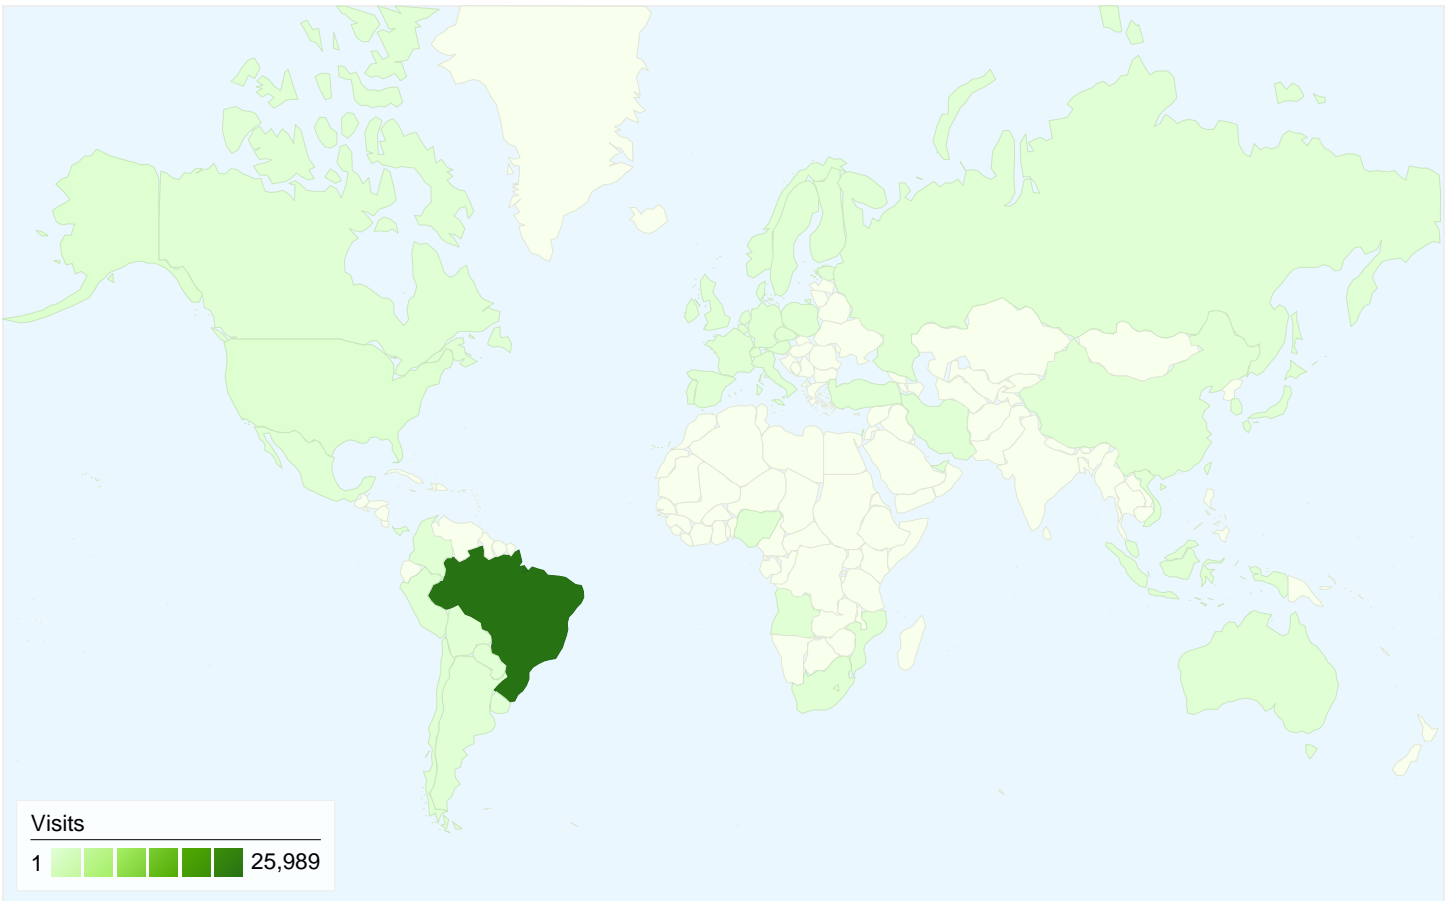

### Total Goal Value

Total Goal Value  
\$0.00

**Pages on this site were viewed a total of 129,371 times**

**129,371** Pageviews

**77,601** Unique Views

**34.39%** Bounce Rate

**Top Content**

Pages	Pageviews	% Pageviews
/pousadas.html	45,157	34.91%
/mapas.html	7,798	6.03%
/contato.html	7,169	5.54%
/cachoeiras.html	6,408	4.95%
/imoveis.html	5,571	4.31%

**26,687 visits came from 48 countries/territories**

Site Usage

Visits	Pages/Visit	Avg. Time on Site	% New Visits	Bounce Rate	
<b>26,687</b> % of Site Total: 100.00%	<b>4.85</b> Site Avg: 4.85 (0.00%)	<b>00:08:13</b> Site Avg: 00:08:13 (0.00%)	<b>64.66%</b> Site Avg: 64.64% (0.03%)	<b>34.39%</b> Site Avg: 34.39% (0.00%)	
Country/Territory	Visits	Pages/Visit	Avg. Time on Site	% New Visits	Bounce Rate
Brazil	<b>25,989</b>	4.88	00:08:17	64.49%	34.13%
United States	<b>332</b>	3.88	00:05:56	66.87%	38.25%
Portugal	<b>63</b>	2.89	00:03:26	82.54%	57.14%
Argentina	<b>38</b>	2.79	00:03:42	78.95%	50.00%
Spain	<b>26</b>	3.73	00:08:16	65.38%	34.62%
United Kingdom	<b>25</b>	3.08	00:06:11	88.00%	40.00%
Japan	<b>22</b>	2.91	00:03:05	77.27%	45.45%
Canada	<b>22</b>	4.91	00:04:31	50.00%	40.91%
Germany	<b>19</b>	4.21	00:05:12	94.74%	31.58%
Italy	<b>18</b>	2.83	00:02:25	83.33%	61.11%