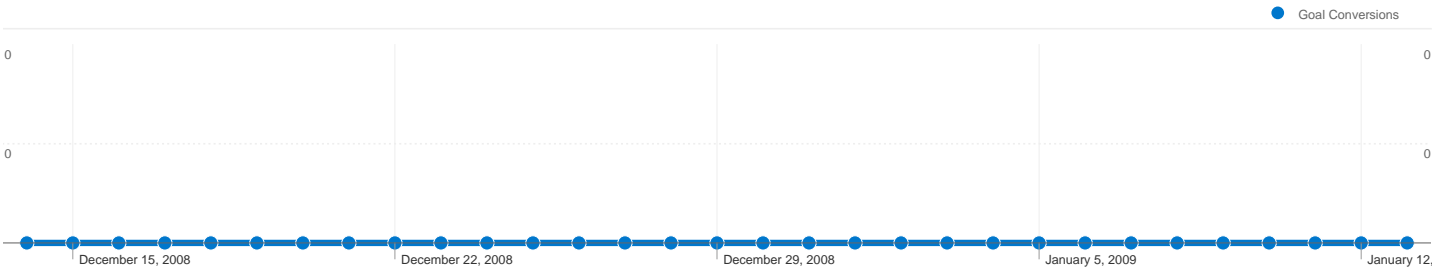

## Visits for all visitors

**Visits**  
**26,687**

**18,801 people visited this site**

**26,687** Visits

**18,801** Absolute Unique Visitors

**129,371** Pageviews

**4.85** Average Pageviews

**00:08:13** Time on Site

**All traffic sources sent a total of 26,687 visits**

-  **49.11%** Direct Traffic
-  **6.71%** Referring Sites
-  **44.17%** Search Engines

**Top Traffic Sources**

Sources	Visits	% visits
(direct) ((none))	13,105	49.11%
google (organic)	11,298	42.34%
images.google.com.br (referral)	357	1.34%
yahoo (organic)	247	0.93%
viscondedemaua.com.br	164	0.61%

Keywords	Visits	% visits
visconde de maua	2,088	17.71%
visconde de mauá	592	5.02%
visconde de maua pousadas	379	3.22%
pousadas em visconde de	210	1.78%
cachoeiras	209	1.77%