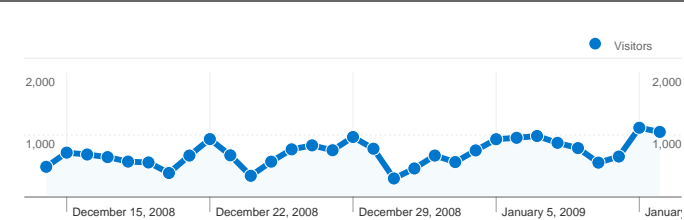

**Site Usage**

**26,687** Visits

**34.39%** Bounce Rate

**129,371** Pageviews

**00:08:13** Avg. Time on Site

**4.85** Pages/Visit

**64.64%** % New Visits

**Visitors Overview**

## Visits for all visitors

**Visits**  
**26,687**

**18,801 people visited this site**

**26,687** Visits

**18,801** Absolute Unique Visitors

**129,371** Pageviews

**4.85** Average Pageviews

**00:08:13** Time on Site

**26,687 visits came from 48 countries/territories**

Site Usage

Visits	Pages/Visit	Avg. Time on Site	% New Visits	Bounce Rate	
<b>26,687</b> % of Site Total: 100.00%	<b>4.85</b> Site Avg: 4.85 (0.00%)	<b>00:08:13</b> Site Avg: 00:08:13 (0.00%)	<b>64.66%</b> Site Avg: 64.64% (0.03%)	<b>34.39%</b> Site Avg: 34.39% (0.00%)	
Country/Territory	Visits	Pages/Visit	Avg. Time on Site	% New Visits	Bounce Rate
Brazil	<b>25,989</b>	4.88	00:08:17	64.49%	34.13%
United States	<b>332</b>	3.88	00:05:56	66.87%	38.25%
Portugal	<b>63</b>	2.89	00:03:26	82.54%	57.14%
Argentina	<b>38</b>	2.79	00:03:42	78.95%	50.00%
Spain	<b>26</b>	3.73	00:08:16	65.38%	34.62%
United Kingdom	<b>25</b>	3.08	00:06:11	88.00%	40.00%
Japan	<b>22</b>	2.91	00:03:05	77.27%	45.45%
Canada	<b>22</b>	4.91	00:04:31	50.00%	40.91%
Germany	<b>19</b>	4.21	00:05:12	94.74%	31.58%
Italy	<b>18</b>	2.83	00:02:25	83.33%	61.11%