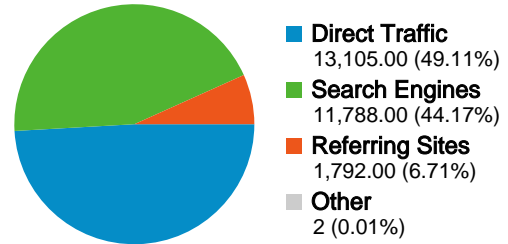

## Visits for all visitors

**Visits**  
**26,687**

**18,801 people visited this site**

**26,687** Visits

**18,801** Absolute Unique Visitors

**129,371** Pageviews

**4.85** Average Pageviews

**00:08:13** Time on Site

**34.39%** Bounce Rate

**64.64%** New Visits

**Technical Profile**

Browser	Visits	% visits	Connection Speed	Visits	% visits
Internet Explorer	21,757	81.53%	Unknown	13,548	50.77%
Firefox	4,184	15.68%	DSL	10,121	37.92%
Safari	331	1.24%	Cable	1,342	5.03%
Chrome	325	1.22%	Dialup	1,097	4.11%
Opera	70	0.26%	T1	570	2.14%

**All traffic sources sent a total of 26,687 visits**

-  **49.11%** Direct Traffic
-  **6.71%** Referring Sites
-  **44.17%** Search Engines

**Top Traffic Sources**

Sources	Visits	% visits
(direct) ((none))	13,105	49.11%
google (organic)	11,298	42.34%
images.google.com.br (referral)	357	1.34%
yahoo (organic)	247	0.93%
viscondedemaua.com.br	164	0.61%

Keywords	Visits	% visits
visconde de maua	2,088	17.71%
visconde de mauá	592	5.02%
visconde de maua pousadas	379	3.22%
pousadas em visconde de	210	1.78%
cachoeiras	209	1.77%