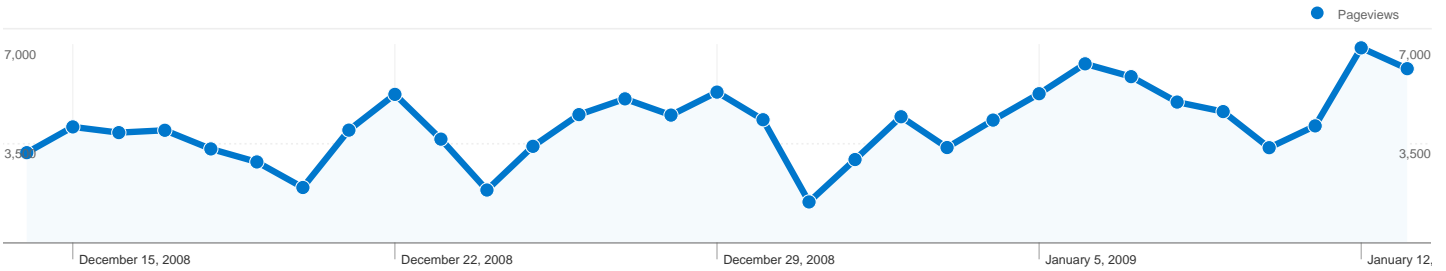

### Goal Conversion Rate

Goal Conversion Rate  
0.00%

### Total Goal Value

Total Goal Value  
\$0.00

**Pages on this site were viewed a total of 129,371 times**

**129,371** Pageviews

**77,601** Unique Views

**34.39%** Bounce Rate

**Top Content**

Pages	Pageviews	% Pageviews
/pousadas.html	45,157	34.91%
/mapas.html	7,798	6.03%
/contato.html	7,169	5.54%
/cachoeiras.html	6,408	4.95%
/imoveis.html	5,571	4.31%