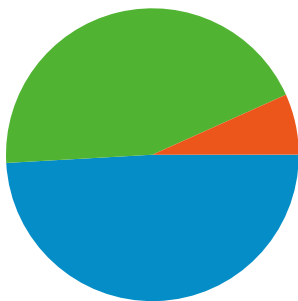

Traffic Sources Overview