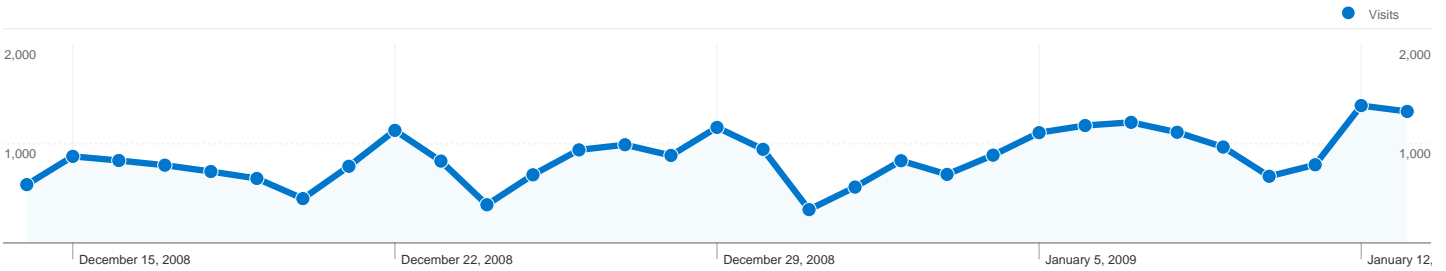

All traffic sources sent a total of 26,687 visits

- **49.11%** Direct Traffic
- **6.71%** Referring Sites
- **44.17%** Search Engines