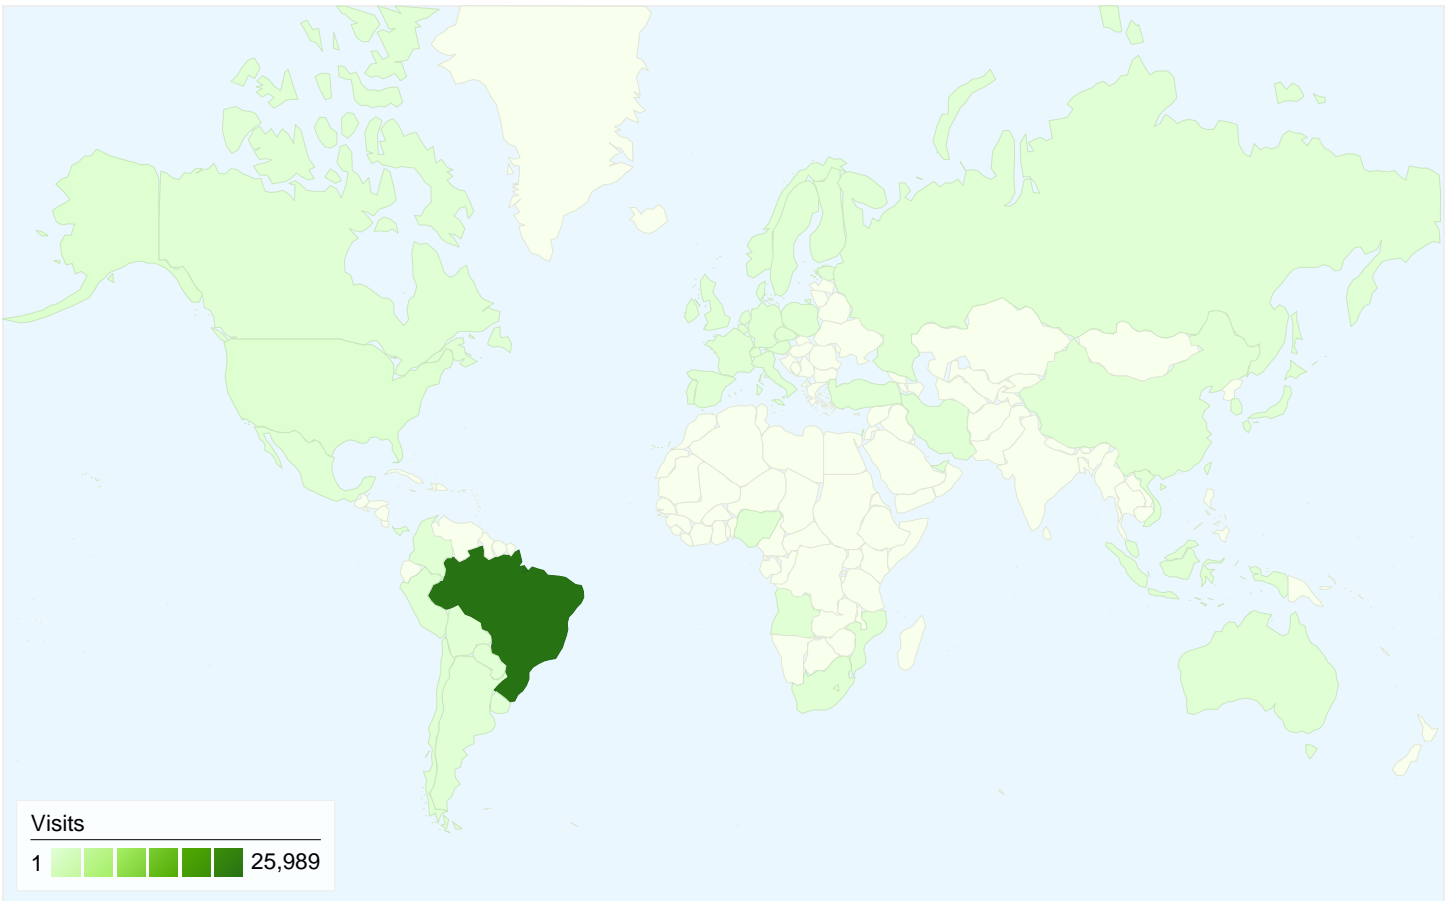

26,687 visits came from 48 countries/territories

Site Usage

Visits	Pages/Visit	Avg. Time on Site	% New Visits	Bounce Rate	
26,687 % of Site Total: 100.00%	4.85 Site Avg: 4.85 (0.00%)	00:08:13 Site Avg: 00:08:13 (0.00%)	64.66% Site Avg: 64.64% (0.03%)	34.39% Site Avg: 34.39% (0.00%)	
Country/Territory	Visits	Pages/Visit	Avg. Time on Site	% New Visits	Bounce Rate
Brazil	25,989	4.88	00:08:17	64.49%	34.13%
United States	332	3.88	00:05:56	66.87%	38.25%
Portugal	63	2.89	00:03:26	82.54%	57.14%
Argentina	38	2.79	00:03:42	78.95%	50.00%
Spain	26	3.73	00:08:16	65.38%	34.62%
United Kingdom	25	3.08	00:06:11	88.00%	40.00%
Japan	22	2.91	00:03:05	77.27%	45.45%
Canada	22	4.91	00:04:31	50.00%	40.91%
Germany	19	4.21	00:05:12	94.74%	31.58%
Italy	18	2.83	00:02:25	83.33%	61.11%