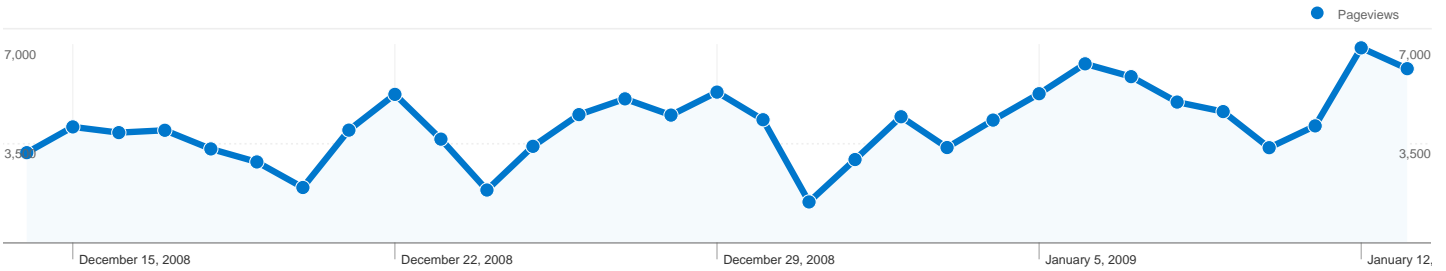

Pages on this site were viewed a total of 129,371 times

129,371 Pageviews

77,601 Unique Views

34.39% Bounce Rate

Top Content

Pages	Pageviews	% Pageviews
/pousadas.html	45,157	34.91%
/mapas.html	7,798	6.03%
/contato.html	7,169	5.54%
/cachoeiras.html	6,408	4.95%
/imoveis.html	5,571	4.31%