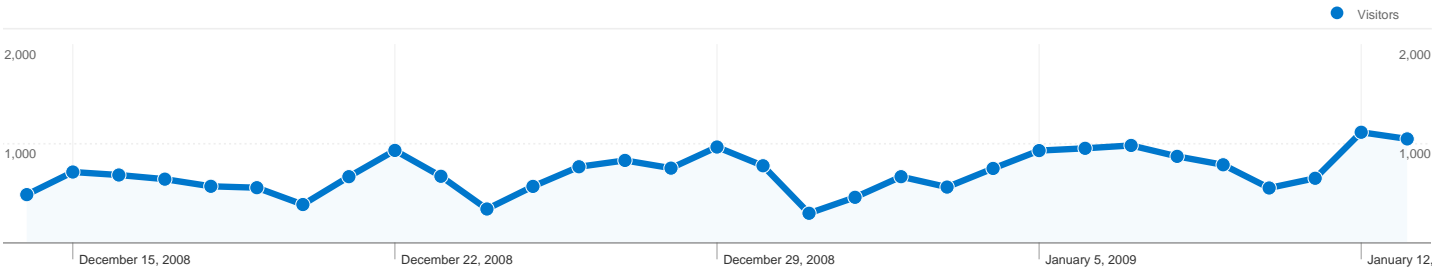

Site Usage

26,687 Visits

34.39% Bounce Rate

129,371 Pageviews

00:08:13 Avg. Time on Site

4.85 Pages/Visit

64.64% % New Visits

Visitors Overview

Map Overlay world

Goals Overview

Goal Conversions
0

Visits for all visitors

Visits
26,687

18,801 people visited this site

26,687 Visits

18,801 Absolute Unique Visitors

26,687 visits came from 48 countries/territories

Site Usage

Visits	Pages/Visit	Avg. Time on Site	% New Visits	Bounce Rate	
26,687 % of Site Total: 100.00%	4.85 Site Avg: 4.85 (0.00%)	00:08:13 Site Avg: 00:08:13 (0.00%)	64.66% Site Avg: 64.64% (0.03%)	34.39% Site Avg: 34.39% (0.00%)	
Country/Territory	Visits	Pages/Visit	Avg. Time on Site	% New Visits	Bounce Rate
Brazil	25,989	4.88	00:08:17	64.49%	34.13%
United States	332	3.88	00:05:56	66.87%	38.25%
Portugal	63	2.89	00:03:26	82.54%	57.14%
Argentina	38	2.79	00:03:42	78.95%	50.00%
Spain	26	3.73	00:08:16	65.38%	34.62%
United Kingdom	25	3.08	00:06:11	88.00%	40.00%
Japan	22	2.91	00:03:05	77.27%	45.45%
Canada	22	4.91	00:04:31	50.00%	40.91%
Germany	19	4.21	00:05:12	94.74%	31.58%
Italy	18	2.83	00:02:25	83.33%	61.11%