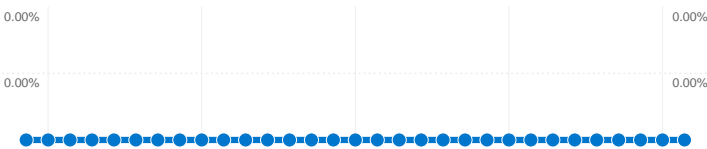

Goal Performance

Goal Conversion Rate