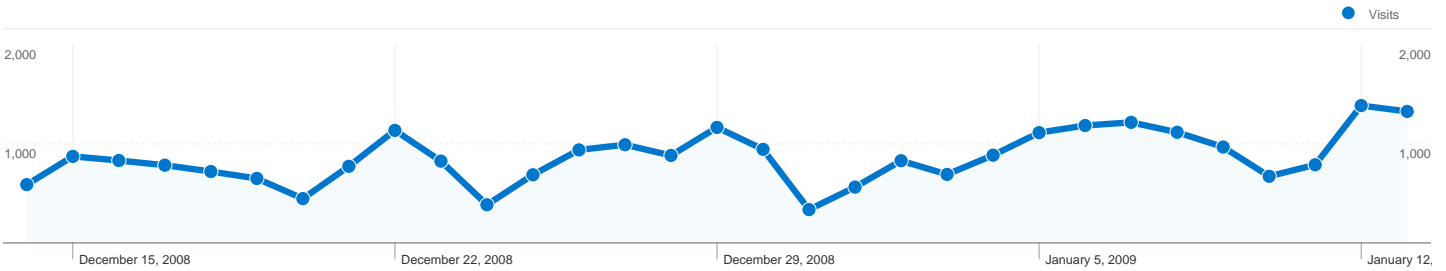

### Total Goal Value

Total Goal Value  
\$0.00

**Pages on this site were viewed a total of 129,371 times**

**129,371** Pageviews

**77,601** Unique Views

**34.39%** Bounce Rate

**Top Content**

Pages	Pageviews	% Pageviews
/pousadas.html	45,157	34.91%
/mapas.html	7,798	6.03%
/contato.html	7,169	5.54%
/cachoeiras.html	6,408	4.95%
/imoveis.html	5,571	4.31%

**26,687 visits came from 48 countries/territories**

Site Usage

Visits	Pages/Visit	Avg. Time on Site	% New Visits	Bounce Rate	
<b>26,687</b> % of Site Total: 100.00%	<b>4.85</b> Site Avg: 4.85 (0.00%)	<b>00:08:13</b> Site Avg: 00:08:13 (0.00%)	<b>64.66%</b> Site Avg: 64.64% (0.03%)	<b>34.39%</b> Site Avg: 34.39% (0.00%)	
Country/Territory	Visits	Pages/Visit	Avg. Time on Site	% New Visits	Bounce Rate
Brazil	<b>25,989</b>	4.88	00:08:17	64.49%	34.13%
United States	<b>332</b>	3.88	00:05:56	66.87%	38.25%
Portugal	<b>63</b>	2.89	00:03:26	82.54%	57.14%
Argentina	<b>38</b>	2.79	00:03:42	78.95%	50.00%
Spain	<b>26</b>	3.73	00:08:16	65.38%	34.62%
United Kingdom	<b>25</b>	3.08	00:06:11	88.00%	40.00%
Japan	<b>22</b>	2.91	00:03:05	77.27%	45.45%
Canada	<b>22</b>	4.91	00:04:31	50.00%	40.91%
Germany	<b>19</b>	4.21	00:05:12	94.74%	31.58%
Italy	<b>18</b>	2.83	00:02:25	83.33%	61.11%