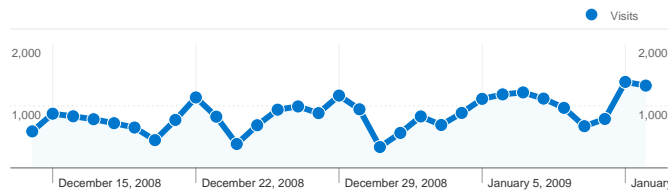

**Site Usage**

**26,687** Visits

**34.39%** Bounce Rate

**129,371** Pageviews

**00:08:13** Avg. Time on Site

**4.85** Pages/Visit

**64.64%** % New Visits

**Visitors Overview**

**Traffic Sources Overview**

- **Direct Traffic**  
13,105.00 (49.11%)
- **Search Engines**  
11,788.00 (44.17%)
- **Referring Sites**  
1,792.00 (6.71%)
- **Other**  
2 (0.01%)

**Map Overlay world**

## Visits for all visitors

**Visits**  
**26,687**

**18,801 people visited this site**

**26,687** Visits

**18,801** Absolute Unique Visitors

**129,371** Pageviews

**4.85** Average Pageviews

**00:08:13** Time on Site

**26,687 visits came from 48 countries/territories**

Site Usage

Visits	Pages/Visit	Avg. Time on Site	% New Visits	Bounce Rate	
<b>26,687</b> % of Site Total: 100.00%	<b>4.85</b> Site Avg: 4.85 (0.00%)	<b>00:08:13</b> Site Avg: 00:08:13 (0.00%)	<b>64.66%</b> Site Avg: 64.64% (0.03%)	<b>34.39%</b> Site Avg: 34.39% (0.00%)	
Country/Territory	Visits	Pages/Visit	Avg. Time on Site	% New Visits	Bounce Rate
Brazil	<b>25,989</b>	4.88	00:08:17	64.49%	34.13%
United States	<b>332</b>	3.88	00:05:56	66.87%	38.25%
Portugal	<b>63</b>	2.89	00:03:26	82.54%	57.14%
Argentina	<b>38</b>	2.79	00:03:42	78.95%	50.00%
Spain	<b>26</b>	3.73	00:08:16	65.38%	34.62%
United Kingdom	<b>25</b>	3.08	00:06:11	88.00%	40.00%
Japan	<b>22</b>	2.91	00:03:05	77.27%	45.45%
Canada	<b>22</b>	4.91	00:04:31	50.00%	40.91%
Germany	<b>19</b>	4.21	00:05:12	94.74%	31.58%
Italy	<b>18</b>	2.83	00:02:25	83.33%	61.11%