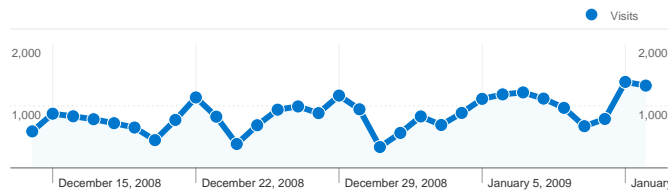

Visits for all visitors