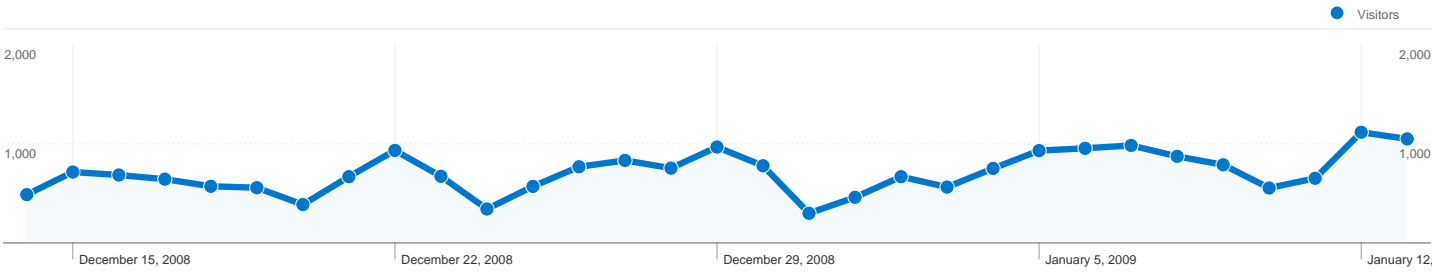

**Site Usage**

**26,687** Visits

**34.39%** Bounce Rate

**129,371** Pageviews

**00:08:13** Avg. Time on Site

**4.85** Pages/Visit

**64.64%** % New Visits

**Visitors Overview**

## Goals Overview

**Goal Conversions**  
**0**

## Visits for all visitors

**Visits**  
**26,687**

**18,801 people visited this site**

**26,687** Visits

**18,801** Absolute Unique Visitors

**129,371** Pageviews

**4.85** Average Pageviews

**00:08:13** Time on Site

**26,687 visits came from 48 countries/territories**

Site Usage

Visits	Pages/Visit	Avg. Time on Site	% New Visits	Bounce Rate	
<b>26,687</b> % of Site Total: 100.00%	<b>4.85</b> Site Avg: 4.85 (0.00%)	<b>00:08:13</b> Site Avg: 00:08:13 (0.00%)	<b>64.66%</b> Site Avg: 64.64% (0.03%)	<b>34.39%</b> Site Avg: 34.39% (0.00%)	
Country/Territory	Visits	Pages/Visit	Avg. Time on Site	% New Visits	Bounce Rate
Brazil	<b>25,989</b>	4.88	00:08:17	64.49%	34.13%
United States	<b>332</b>	3.88	00:05:56	66.87%	38.25%
Portugal	<b>63</b>	2.89	00:03:26	82.54%	57.14%
Argentina	<b>38</b>	2.79	00:03:42	78.95%	50.00%
Spain	<b>26</b>	3.73	00:08:16	65.38%	34.62%
United Kingdom	<b>25</b>	3.08	00:06:11	88.00%	40.00%
Japan	<b>22</b>	2.91	00:03:05	77.27%	45.45%
Canada	<b>22</b>	4.91	00:04:31	50.00%	40.91%
Germany	<b>19</b>	4.21	00:05:12	94.74%	31.58%
Italy	<b>18</b>	2.83	00:02:25	83.33%	61.11%